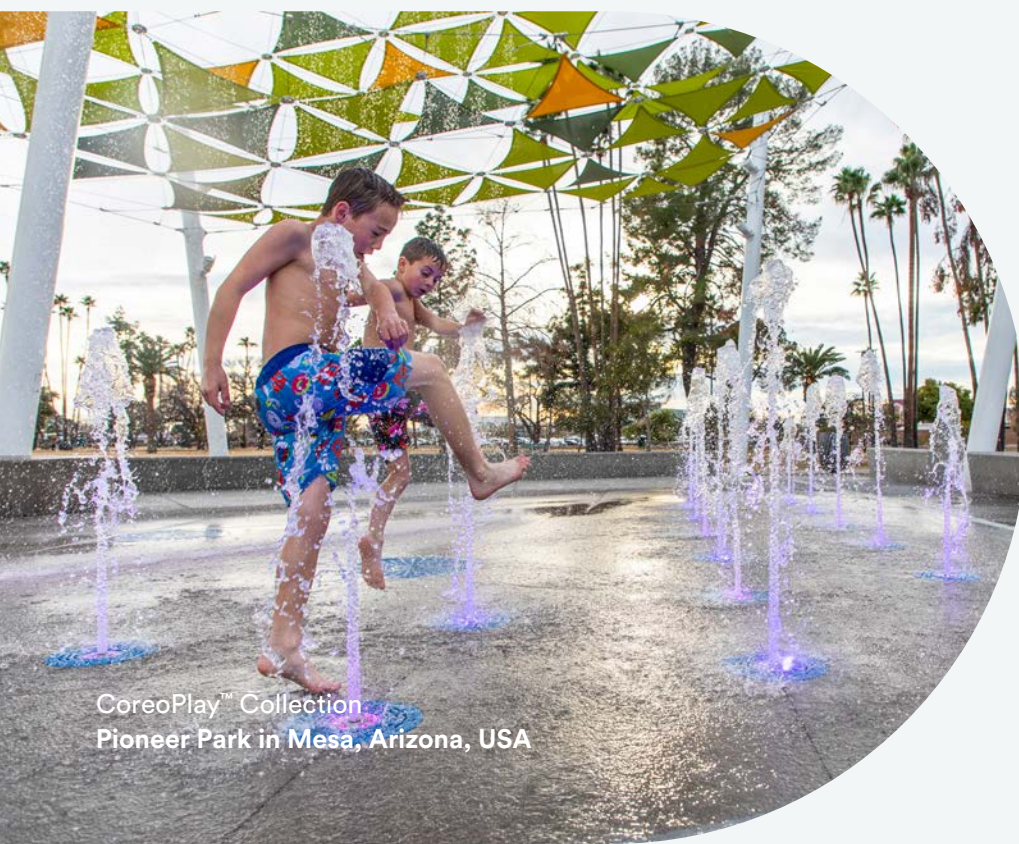

Combining spectacular visuals and immersive effects, our Playable Fountains create magic that keeps families wide-eyed day or night.

KEY BENEFITS

Designed for zero-depth

Scalable over time

Fully customizable