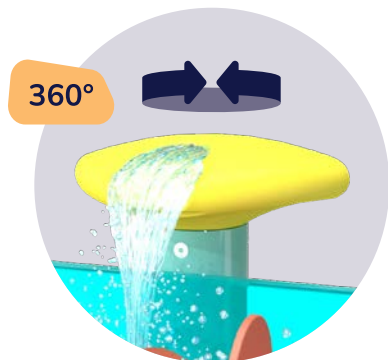

VECTORY™ presents groundbreaking innovations that elevate aquatic play with more control, more interaction, and more unforgettable splash-filled fun.

TwistFlow™

Turn to gently guide the flow of water.

PulseSpray™