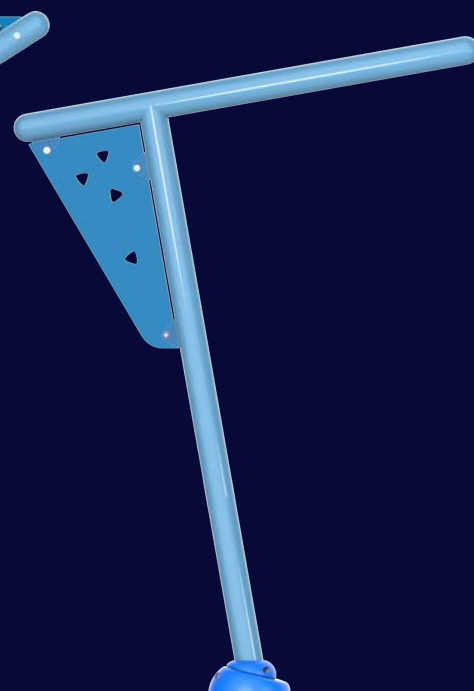

HYPERLINK
AGES 4+