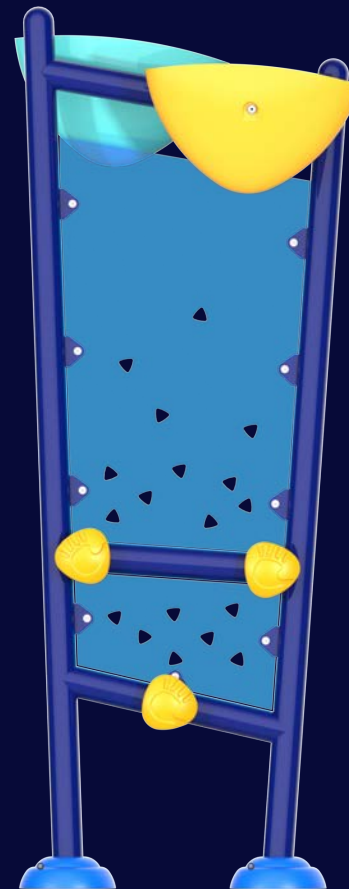

VECTORY™ presents groundbreaking innovations that elevate aquatic play with more control, more interaction, and more unforgettable splash-filled fun.

TwistFlow™

Turn to gently guide the flow of water.

PulseSpray™

Push down harder to spray further!

DualSpray™

Turn, aim and push to spray the other side!

REFLEX
AGES 6+

DEFLEX
AGES 6+

APEX
AGES 8+

Playable Fountains

RETHINKING FOUNTAINS

Combining spectacular visuals and immersive effects, our Playable Fountains create magic that keeps families wide-eyed day or night.

KEY BENEFITS

Designed for zero-depth

Scalable over time

Fully customizable