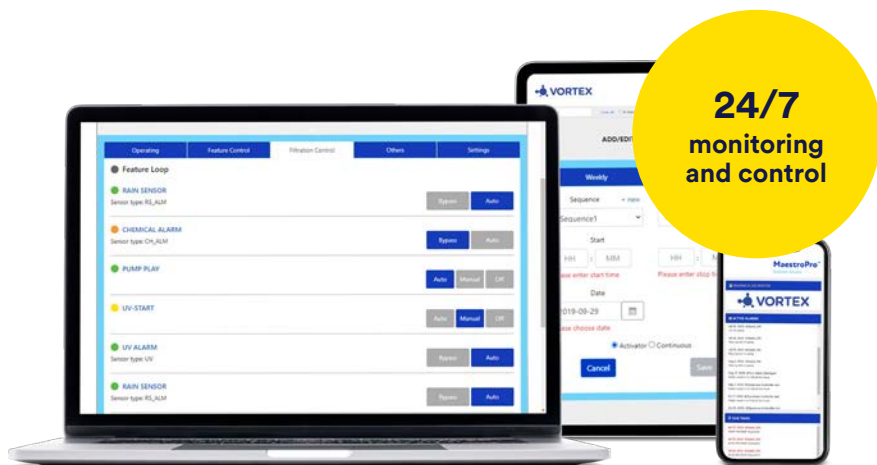

Water Management

THE HEART OF EVERY SUCCESSFUL PROJECT

Beneath the eye-catching features is an intricate system that controls water usage and quality, and ensures that your solution is safe, efficient and sustainable over time.

KEY BENEFITS

Remote access control systems

Sustainable systems

Pre-engineered or custom designs

BE IN CONTROL OF EVERY DROP

With on-demand activation options, nozzle technologies and our MaestroPro™ water controller, our innovative technologies provide a sustainable solution and help you manage your resources with greater efficiency.