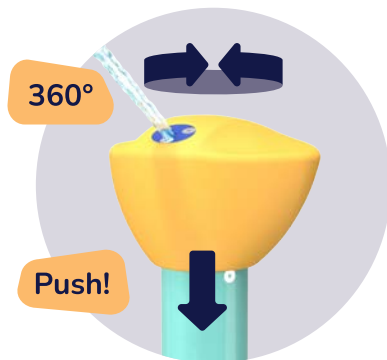

VECTORY™ presents groundbreaking innovations that elevate aquatic play with more control, more interaction, and more unforgettable splash-filled fun.

TwistFlow™

Turn to gently guide the flow of water.

PulseSpray™