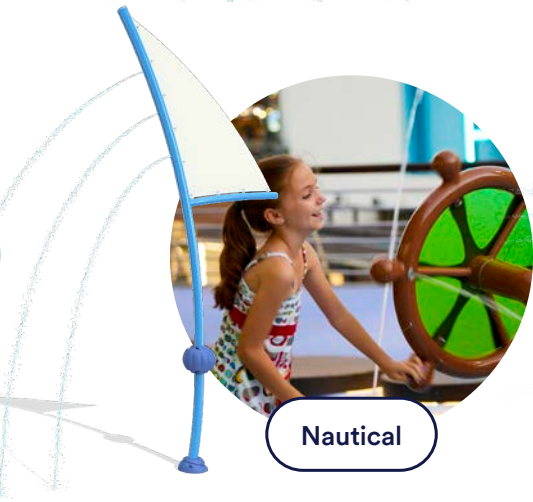

VECTORY™

Nautical