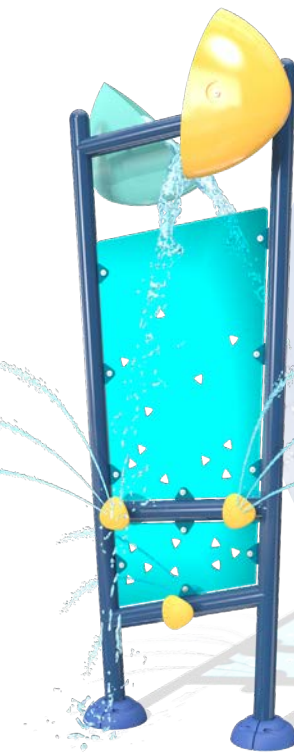

NEW PLAY EXPERIENCE

VECTORY™ ignites pure fun with thrilling water battles, team challenges, and non-stop action. Designed for high-energy play and endless laughter, it inspires users to team up, compete, and create exciting new ways to interact on the Splashpad®.