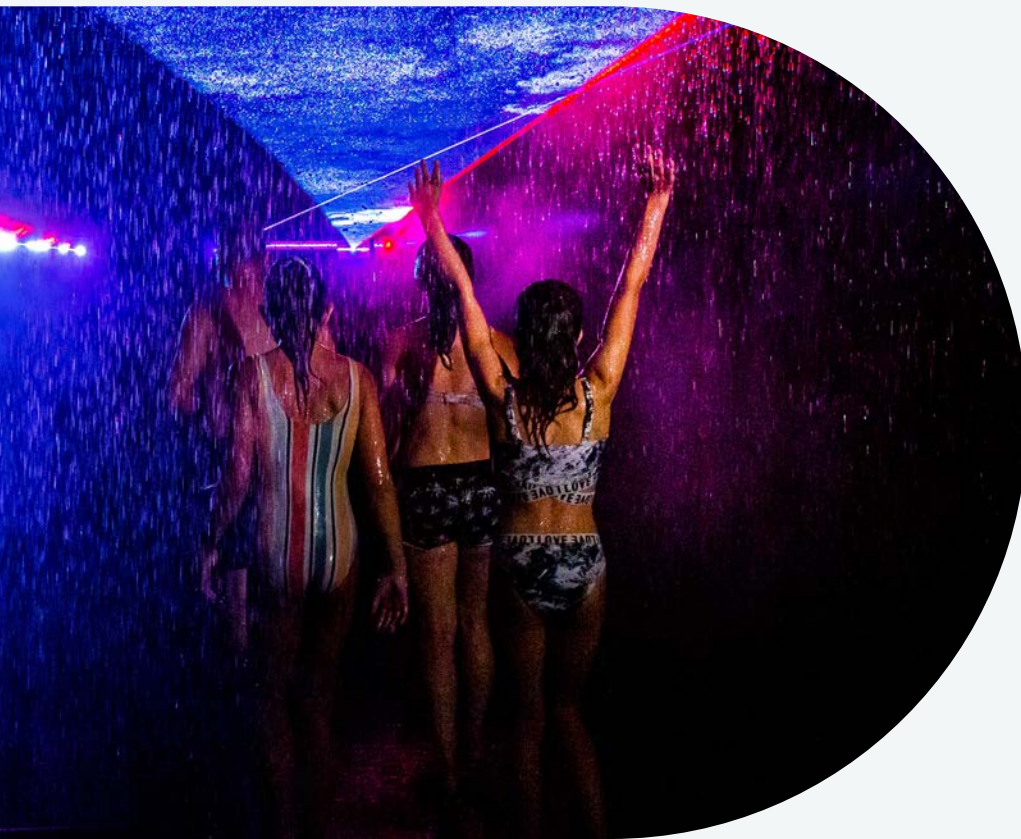

Dream Tunnel™

AN IMMERSIVE AQUATIC EXPERIENCE

Combining the power of water with cutting-edge technology, visitors are transported to a dream-like world, where no two adventures are the same.

KEY BENEFITS

Floating or walking experience

Easy facility integration

Interchangeable Dreamscapes

A VERSATILE ATTRACTION

Dream Tunnel™ can transform into any type of adventure, ranging from a magical jungle to an aquatic party. This flexibility allows you to provide your guests with different experiences without investing in a brand new ride.