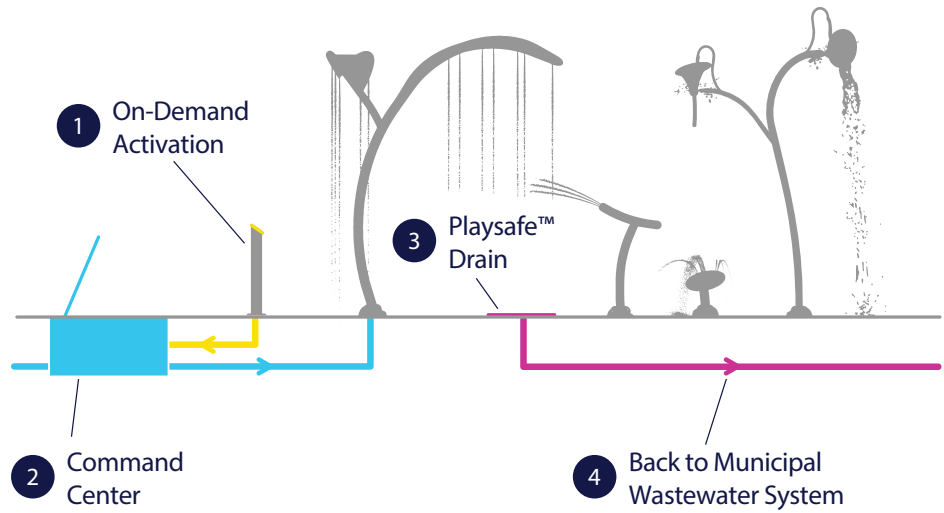

Water Management

SYSTEMS FOR ALL PROJECT TYPES

Vortex has developed two industry-leading water management systems: SmartFlow™, our trademarked Flow Through system and Recirculation. Depending on your project's unique requirements, each solution is engineered and manufactured in our in-house facility, and therefore superior in quality to site-built systems.

- ✓ Housing options available
- ✓ Easy accessibility for maintenance
- ✓ MaestroPro™ compatible

Learn more
about Water
Management

Flow Through

SmartFlow™

SmartFlow™, our trademarked Flow Through system makes use of the potable water that runs through your play area. After releasing from your playscape, the effluent water returns to the municipal treatment system, or transfers into a holding tank and then gets repurposed to nourish vegetation.

Recirculation

This closed-circuit system filters and reuses the very same water flowing from your play area. Simplifying installation and keeping quality top of mind, recirculation systems are engineered to your project requirements and factory built and tested.