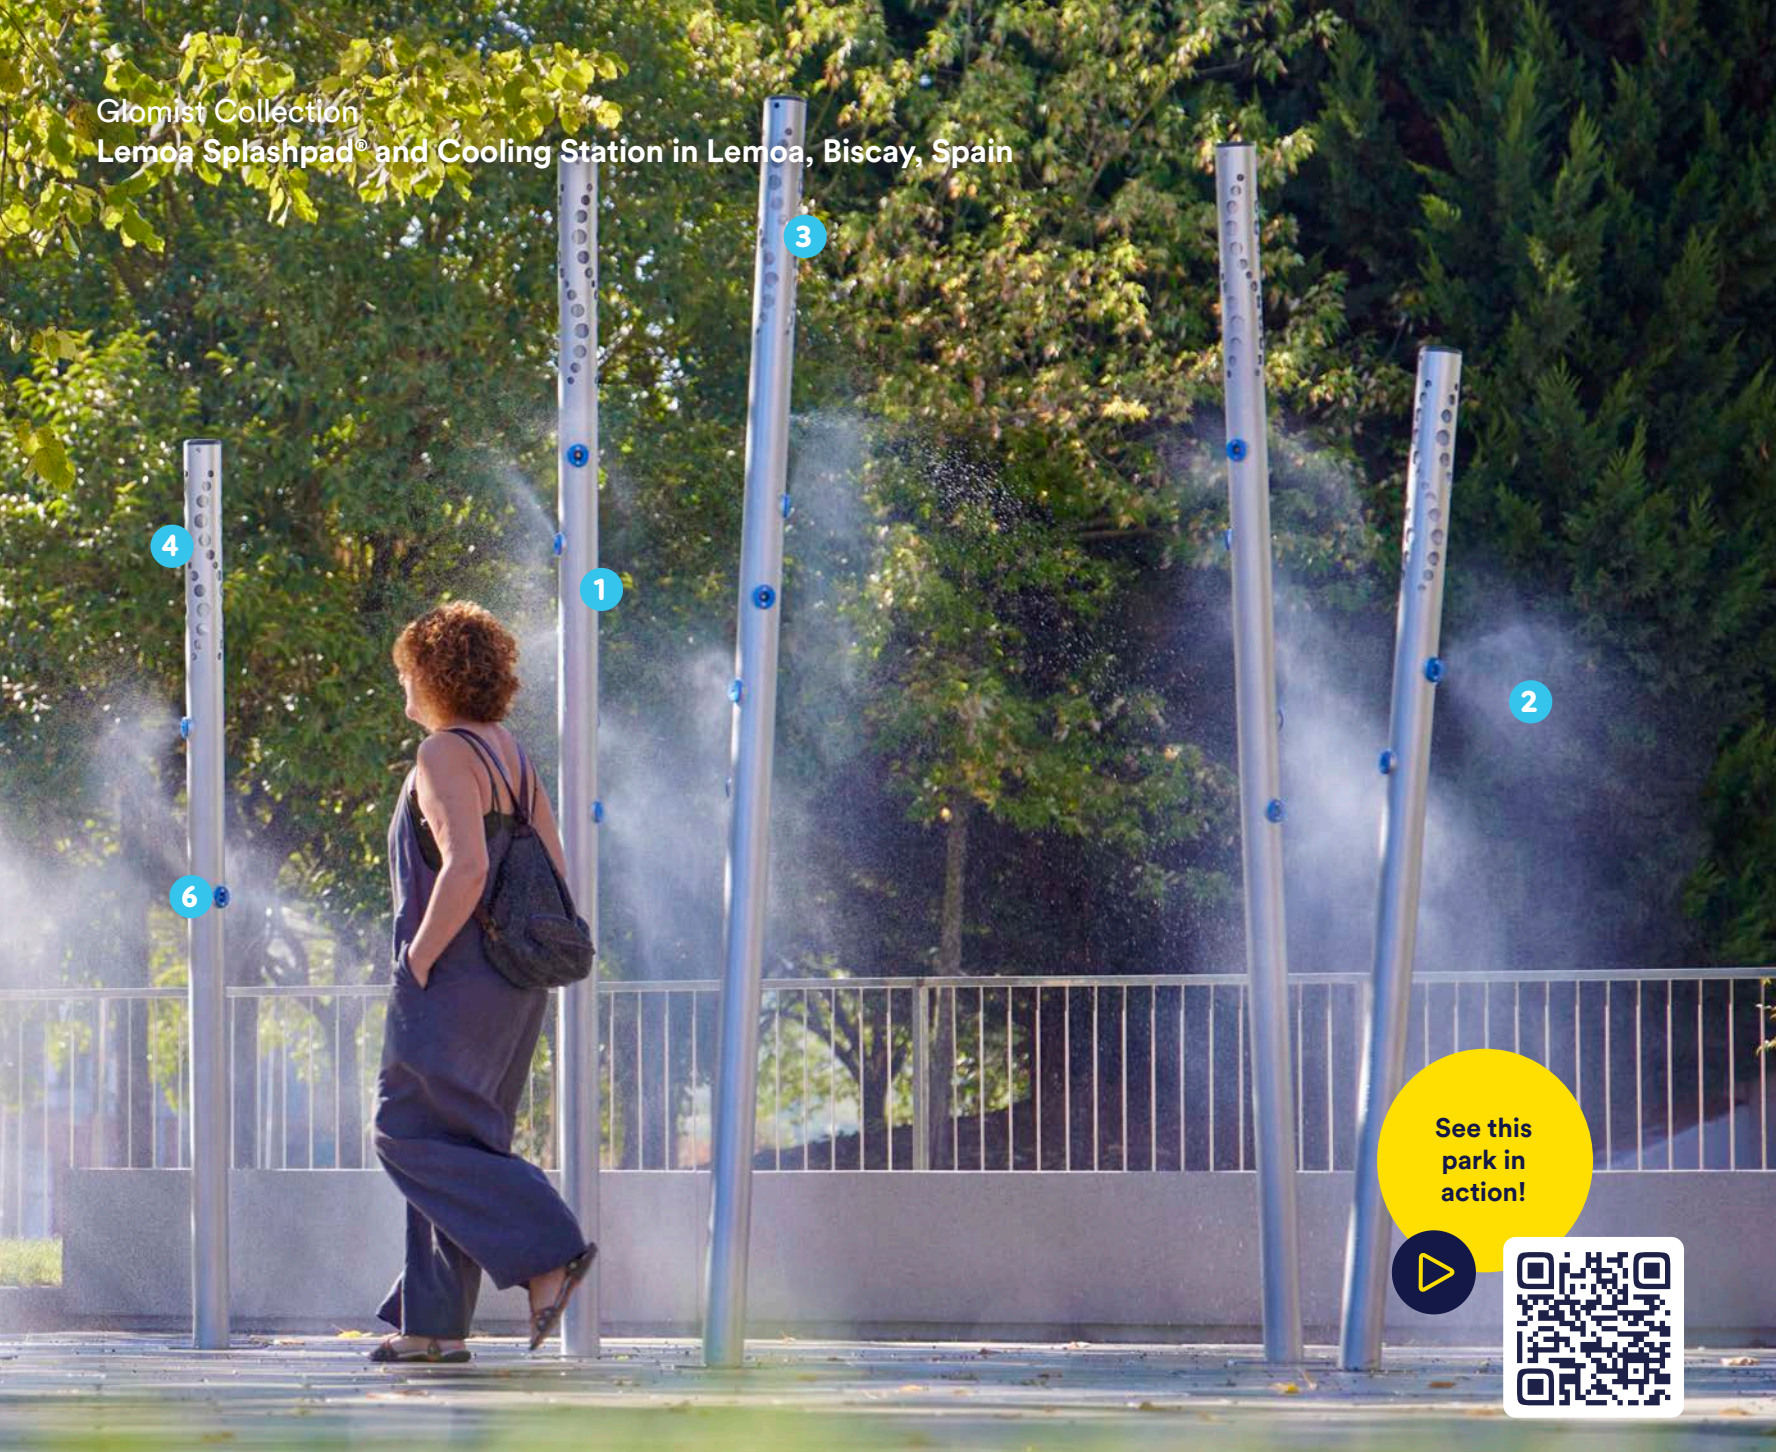

Glomist

REFRESH YOUR SPACE

Glomist delivers a refreshing experience with minimal water use, making it a sustainable addition to any space where people gather.

- ✓ Parks and playgrounds
- ✓ Walking and biking paths
- ✓ Public plazas and squares
- ✓ Outdoor seating zones and courtyards

Discover
Glomist

Mist

Cut-Out Patterns

Glomist Collection
Lemoa Splashpad® and Cooling Station in Lemoa, Biscay, Spain

See this park in action!

Low-Flow Nozzles

- 1 Architectural Design:** A sleek and elegant feature that elevates public places with both style and cooling
- 2 Mist:** Delivers a light, refreshing mist that enhances comfort and invites passersby to pause and enjoy the space
- 3 Soft Glow:** Solar-powered LEDs create a gentle nighttime ambiance, extending the use of public spaces after dark
- 4 Cut-Out Patterns:** Sunlight filters through to create playful patterns by day, while soft lighting brings them to life at night
- 5 Activator:** Available with on-demand activation systems to conserve water and provide cooling only when needed
- 6 Low-Flow Nozzles:** Designed for water efficiency, these nozzles provide effective cooling with minimal consumption

Abrio

CoolHub™ BY NIGHT

CoolHub™ transforms any site into a refreshing and inviting gathering spot. Both Abrio and Glomist emit a soft, ambient glow that gently illuminates the area—creating a magical, cozy atmosphere perfect for evening enjoyment.

SEAMLESS LIGHTING CONTROL

Abrio's lighting can be customized through the mobile app, allowing site operators to set the exact time the lights turn on and off, offering full flexibility and control.

Glomist