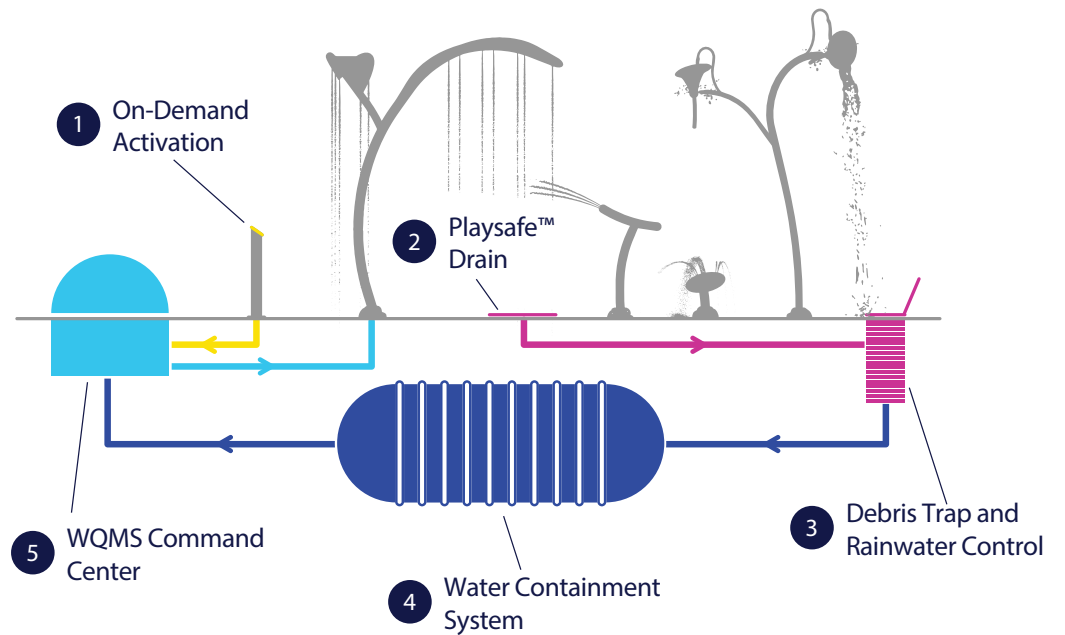

Water Management

SYSTEMS FOR ALL PROJECT TYPES

Vortex has developed two industry-leading water management systems: SmartFlow™, our trademarked Flow Through system and Recirculation. Depending on your project's unique requirements, each solution is engineered and manufactured in our in-house facility, and therefore superior in quality to site-built systems.

- ✓ Housing options available
- ✓ Easy accessibility for maintenance
- ✓ MaestroPro™ compatible

Learn more
about Water
Management

Flow Through

SmartFlow™

SmartFlow™, our trademarked Flow Through system makes use of the potable water that runs through your play area. After releasing from your playscape, the effluent water returns to the municipal treatment system, or transfers into a holding tank and then gets repurposed to nourish vegetation.

Recirculation

This closed-circuit system filters and reuses the very same water flowing from your play area. Simplifying installation and keeping quality top of mind, recirculation systems are engineered to your project requirements and factory built and tested.