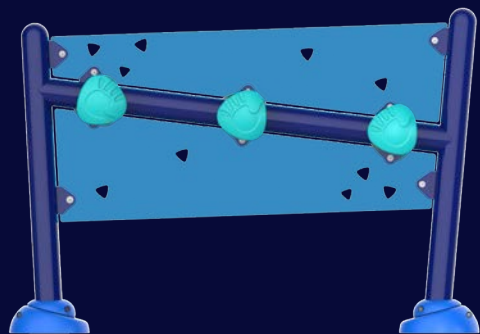

VECTORY™ presents groundbreaking innovations that elevate aquatic play with more control, more interaction, and more unforgettable splash-filled fun.

TwistFlow™

Turn to gently guide the flow of water.

PulseSpray™

Push down harder to spray further!

DualSpray™

Turn, aim and push to spray the other side!

REFLEX
AGES 6+

DEFLEX
AGES 6+

APEX
AGES 8+

Playable Fountains

RETHINKING FOUNTAINS