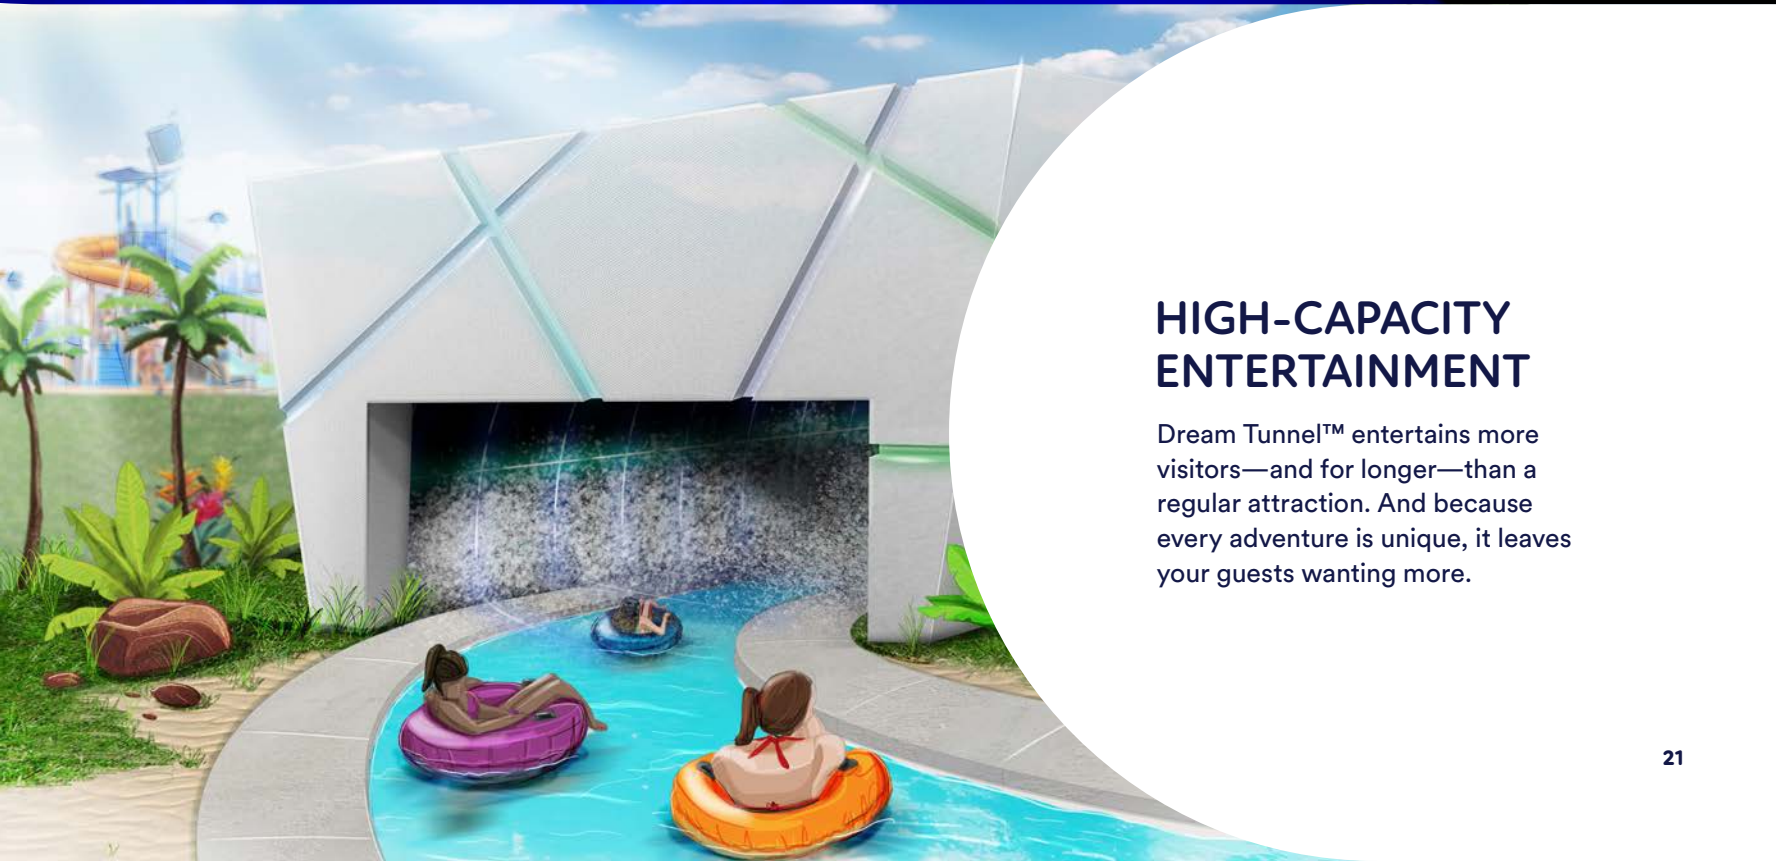

HIGH-CAPACITY ENTERTAINMENT

Dream Tunnel™ entertains more visitors—and for longer—than a regular attraction. And because every adventure is unique, it leaves your guests wanting more.