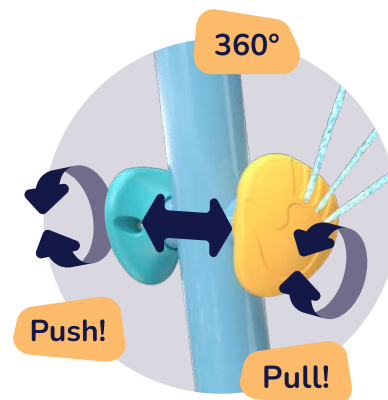

DualSpray™

Turn, aim and push to spray the other side!